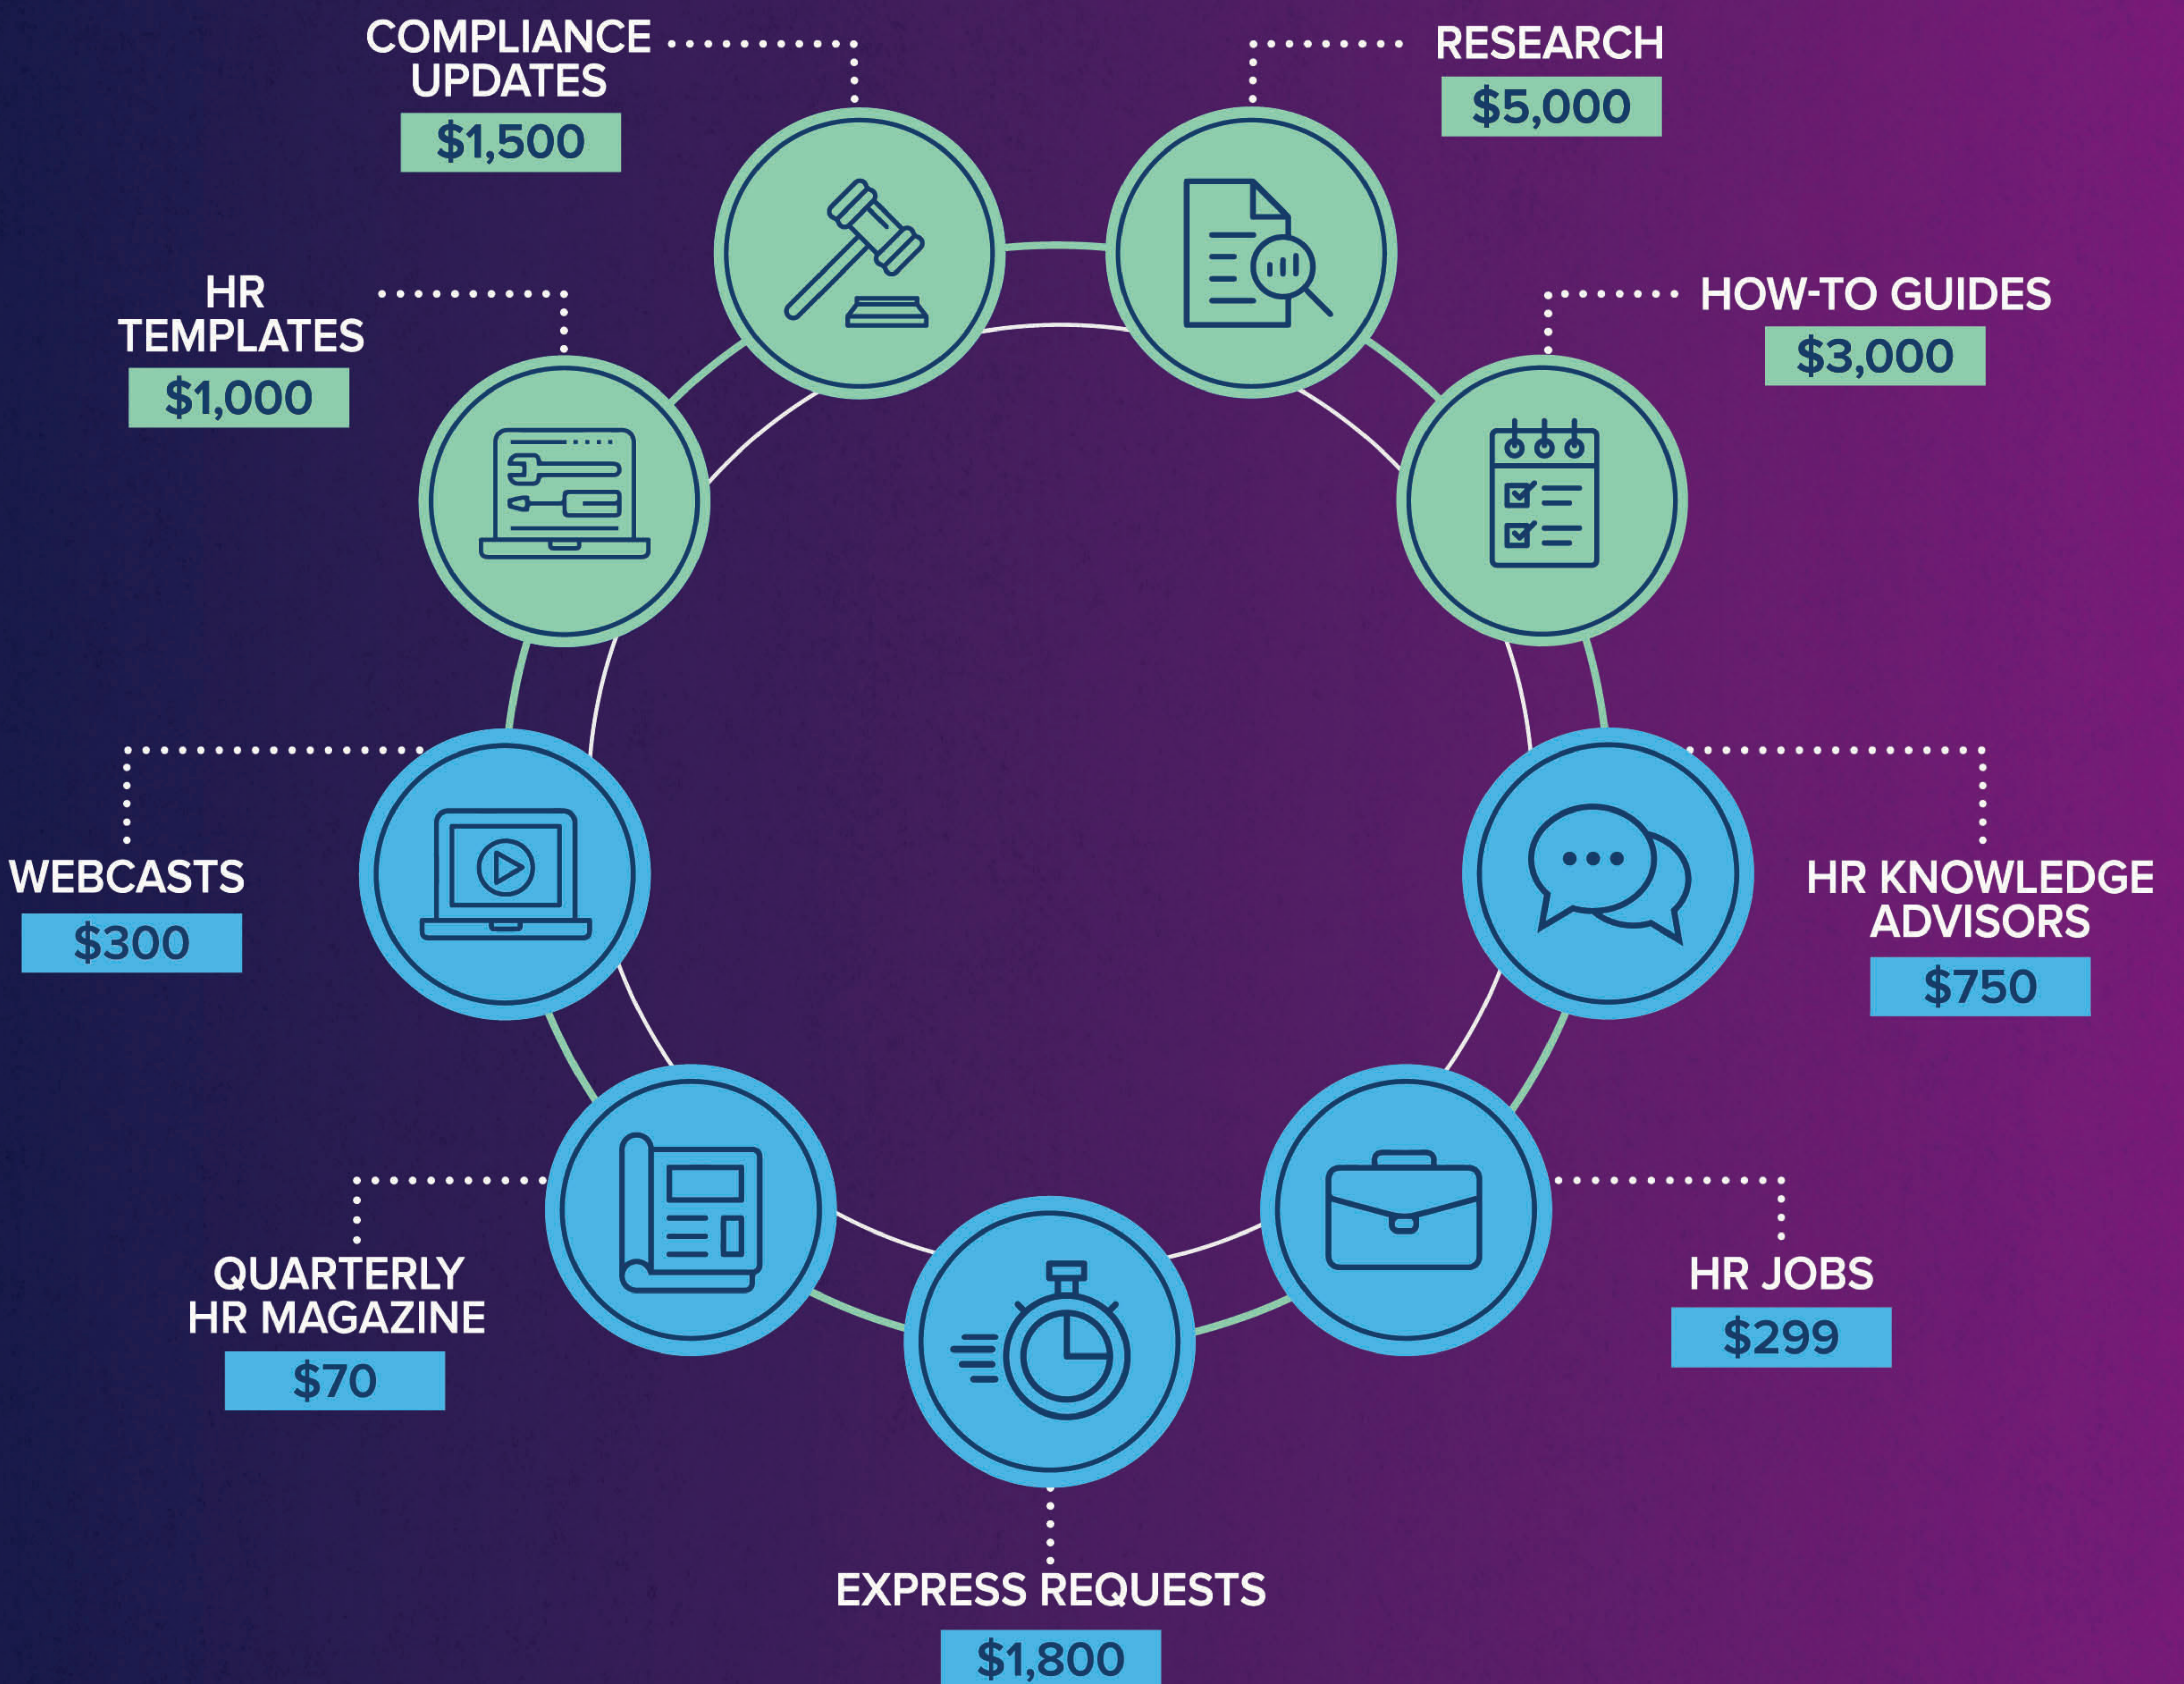

BECOME PART OF A POWERFUL NETWORK OF NEARLY 340,000 HR PROFESSIONALS WHO ARE UNITED IN CREATING WORKPLACES THAT WORK FOR ALL.

ANNUAL MEMBERSHIP STARTS AT: **\$264**

PLUS, TAKE ADVANTAGE OF **MORE THAN \$13,000** IN TOOLS AND RESOURCES AT YOUR FINGERTIPS.

Ready to become part of the SHRM community? Join today!  
[shrm.org/TransformHR](https://shrm.org/TransformHR)